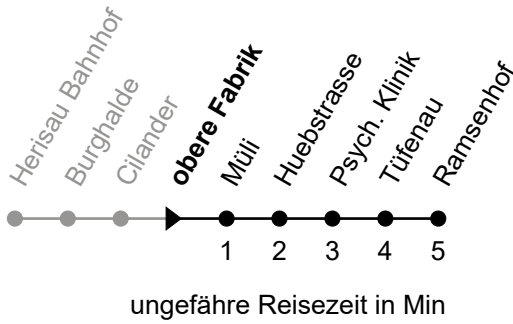

175

obere Fabrik

Richtung Ramsen

Echtzeit

Gültig vom 9.12.2018

🕒	Montag - Freitag	Samstag	Sonntag und allg. Feiertage
5			
6	00 27	00 30	
7	00 30	00 30	00
8	00 30	00 30	00
9	00 30	00 30	00
10	00 30	00 30	00
11	00 30	00 30	00
12	00 30	00 30	00
13	00 30	00 30	00
14	00 30	00 30	00
15	00 30	00 30	00
16	00 30	00 30	00
17	00 30	00 30	00
18	00 30	00 30	00
19	00 30	00 30	00
20	00 30	00 30	00
21	30	30	00
22	33	33	
23	33 _g	33	
0			
1			